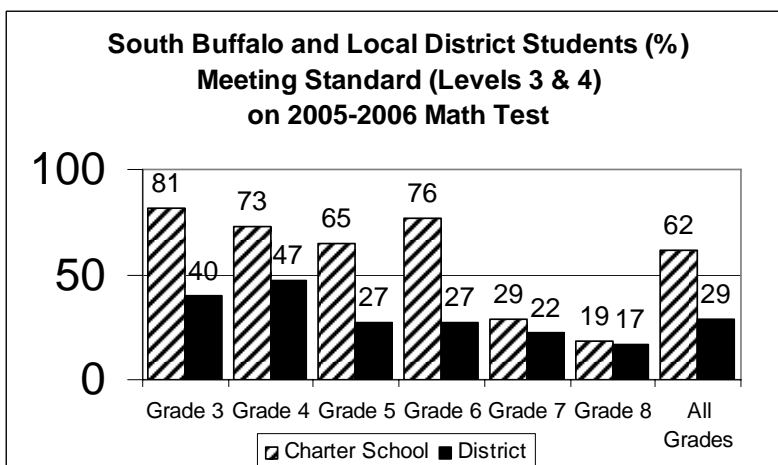

**2006 State MATHEMATICS Test Results
SOUTH BUFFALO CHARTER SCHOOL**

South Buffalo:

Enrollment: 551
American Indian, Alaskan, Asian, or Pacific Islander: 3.6%
Black (Not Hispanic): 13.8%
Hispanic: 5.6%
White (Not Hispanic): 77.0%
Eligible for Free Lunch Program: 46.8%

Buffalo City School District:

Enrollment: 36,806
American Indian, Alaskan, Asian, or Pacific Islander: 2.8%
Black (Not Hispanic): 57.6%
Hispanic: 13.6%
White (Not Hispanic): 26.0%
Eligible for Free Lunch Program: 67.1%

Enrollment Data Source: NYS Education Department, 2004-05 School and District Report Cards

Grades Served:

1999-2000	2000-2001	2001-2002	2002-2003	2003-2004	2004-2005	2005-2006
X	K-4	K-5	K-6	K-7	K-8	K-8

Note: The sum of levels 3 and 4 from the second chart may not equal the total in the first because of rounding.