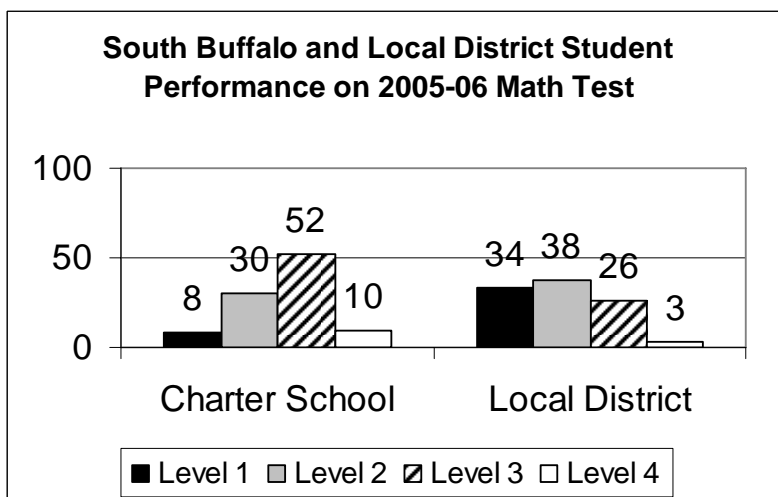

**2006 State MATHEMATICS Test Results
SOUTH BUFFALO CHARTER SCHOOL**

South Buffalo:

Enrollment: 551
American Indian, Alaskan, Asian, or Pacific Islander: 3.6%
Black (Not Hispanic): 13.8%
Hispanic: 5.6%
White (Not Hispanic): 77.0%
Eligible for Free Lunch Program: 46.8%

Buffalo City School District:

Enrollment: 36,806
American Indian, Alaskan, Asian, or Pacific Islander: 2.8%
Black (Not Hispanic): 57.6%
Hispanic: 13.6%
White (Not Hispanic): 26.0%
Eligible for Free Lunch Program: 67.1%

Enrollment Data Source: NYS Education Department, 2004-05 School and District Report Cards

Grades Served:

1999-2000	2000-2001	2001-2002	2002-2003	2003-2004	2004-2005	2005-2006
X	K-4	K-5	K-6	K-7	K-8	K-8

Note: The sum of levels 3 and 4 from the second chart may not equal the total in the first because of rounding.